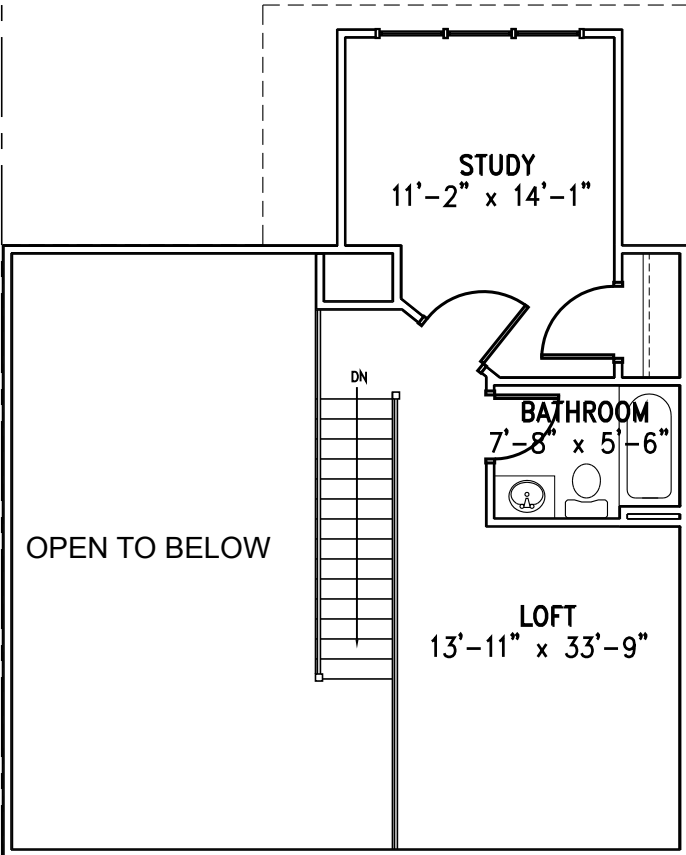

THIRD FLOOR INTERIOR UNIT
 LOFT SERIES
 AREA = 1,301 SQ FT

OPEN TO BELOW

STUDY
11'-2" x 14'-1"

DN

BATHROOM
7'-8" x 5'-6"

LOFT
13'-11" x 33'-9"

OPTIONAL INTERIOR UNIT
LOFT SERIES
AREA = 395 SQ FT