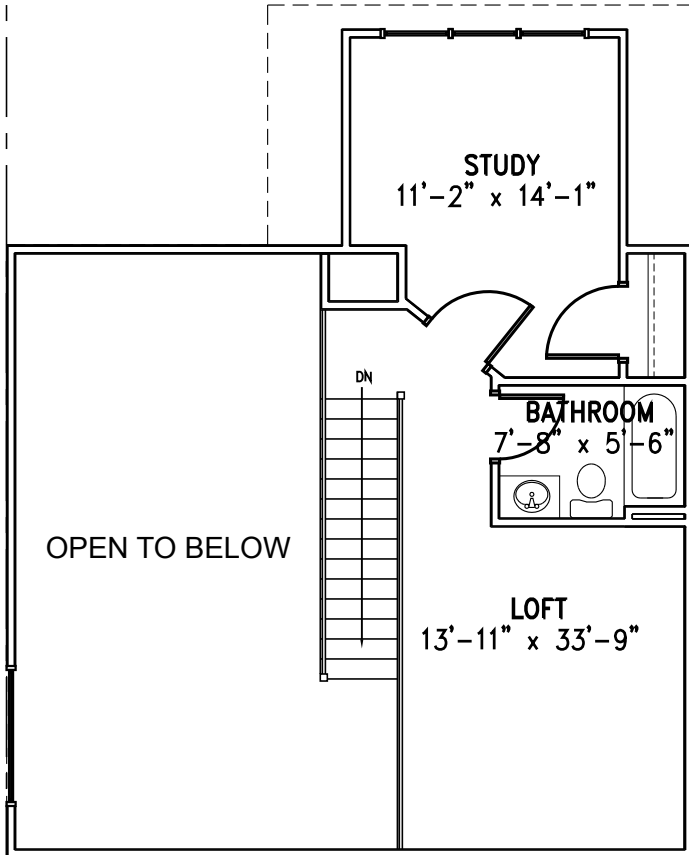

THIRD FLOOR END UNIT
 LOFT SERIES
 AREA = 1,301 SQ FT

OPTIONAL END UNIT
LOFT SERIES
AREA = 395 SQ FT